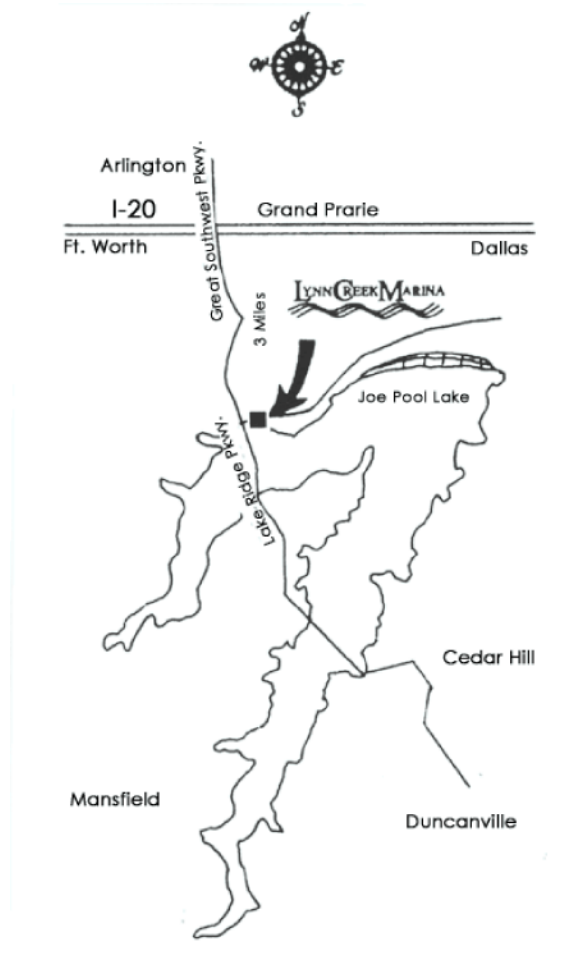

MARINA DAY AND THE WBA!

WBA'S 4TH ANNUAL RENDEZVOUS AT LYNN CREEK MARINA

**ON JOE POOL LAKE
NATIONAL MARINA DAY**

SATURDAY, AUGUST 12TH

Launch and lunch with ease on conveniently located Joe Pool Lake. We'll begin launching at 8:00 a.m. The slips are directly in front of the Oasis Restaurant, which has indoor and outdoor seating. Don't miss this one— Joe Pool Lake is at 97% capacity!!

MAP & DIRECTIONS ON BACK

GREAT SOUTHWEST PARKWAY
IS EXIT #454 OFF OF INTERSTATE 20.

LYNN CREEK MARINA - JOE POOL LAKE
5700 LAKE RIDGE PKWY.
GRAND PRAIRIE, TEXAS 75052
PH. 817.640.4200 FAX 817.640.4253

QUESTIONS?
CONTACT MARK WEBSTER
214 403-3851 CELL PHONE
214 522-1241 HOME PHONE